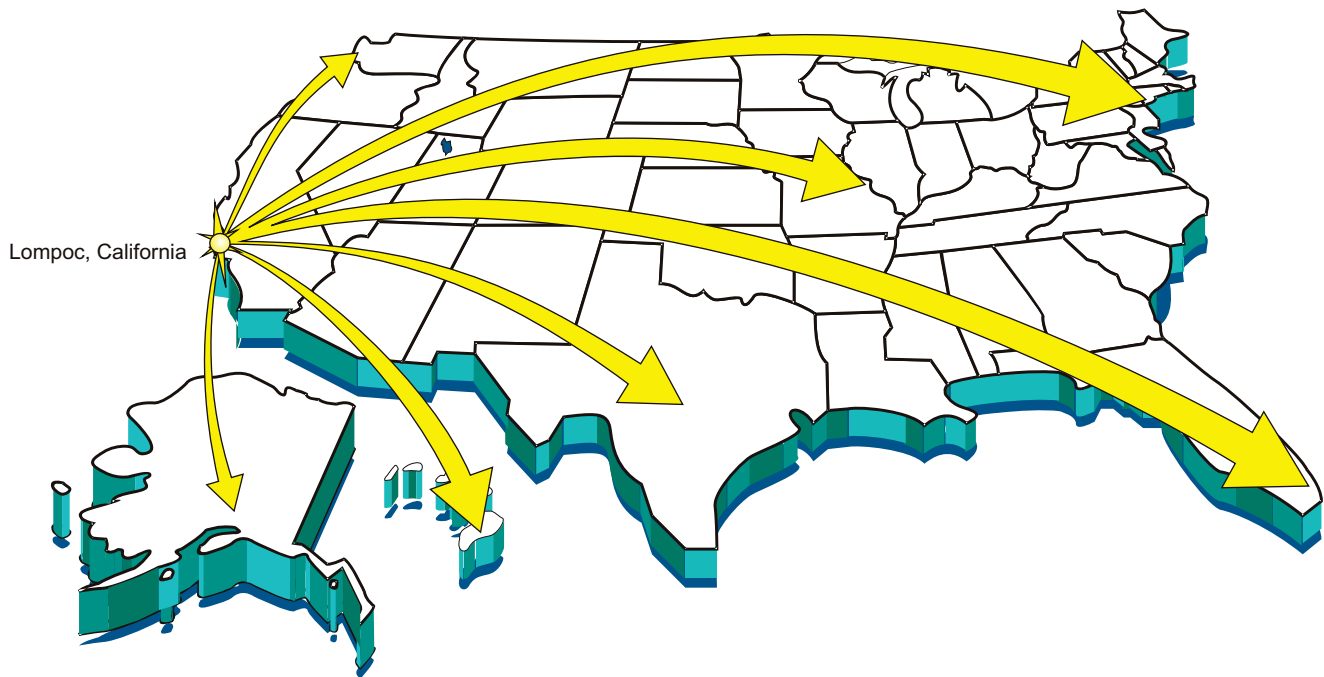

We Ship Anywhere!

- All prices for Posters and Aluminum Signs include shipping and handling.
- For super FAST delivery, in the event of a Disaster, request **QUICK SHIPMENT** and we will pull your order within 24 - 48 hours and ship via Federal Express on your Fed-Ex number.
- Standard orders will be shipped within (20) working days.