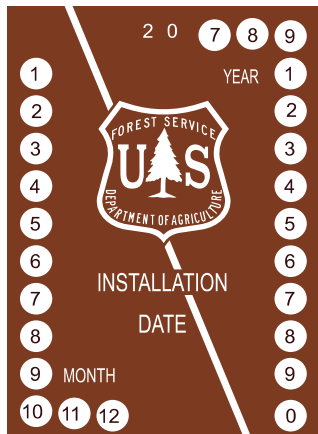

P6410 2 3/8" x 3 1/4"
Brown on white.
(PKG. of 100)