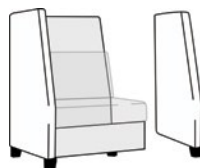

MODULAR CONSTRUCTION

Parts that snap and lock into place-no tools required. Easy to move, assemble, and replace promoting longevity of use.